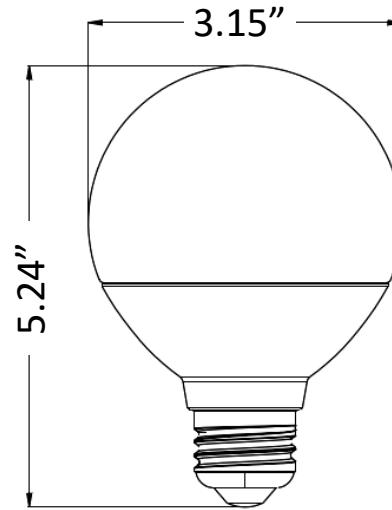

DIMENSIONS:

TC-G25-5W-RGBW-WIFI

WG SMART APP COMPATIBLE RGBW G25 LAMP

ELECTRICAL SPECIFICATIONS:

- Voltage: 120VAC
- Wattage: 5W
- Efficacy: 90LM/W

HOUSING SPECIFICATIONS:

- Long life-reduced re-lamping cost
- Base: E26
- Lifespan: 25,000 hr.
- Operating temperature: -4°F~113°F